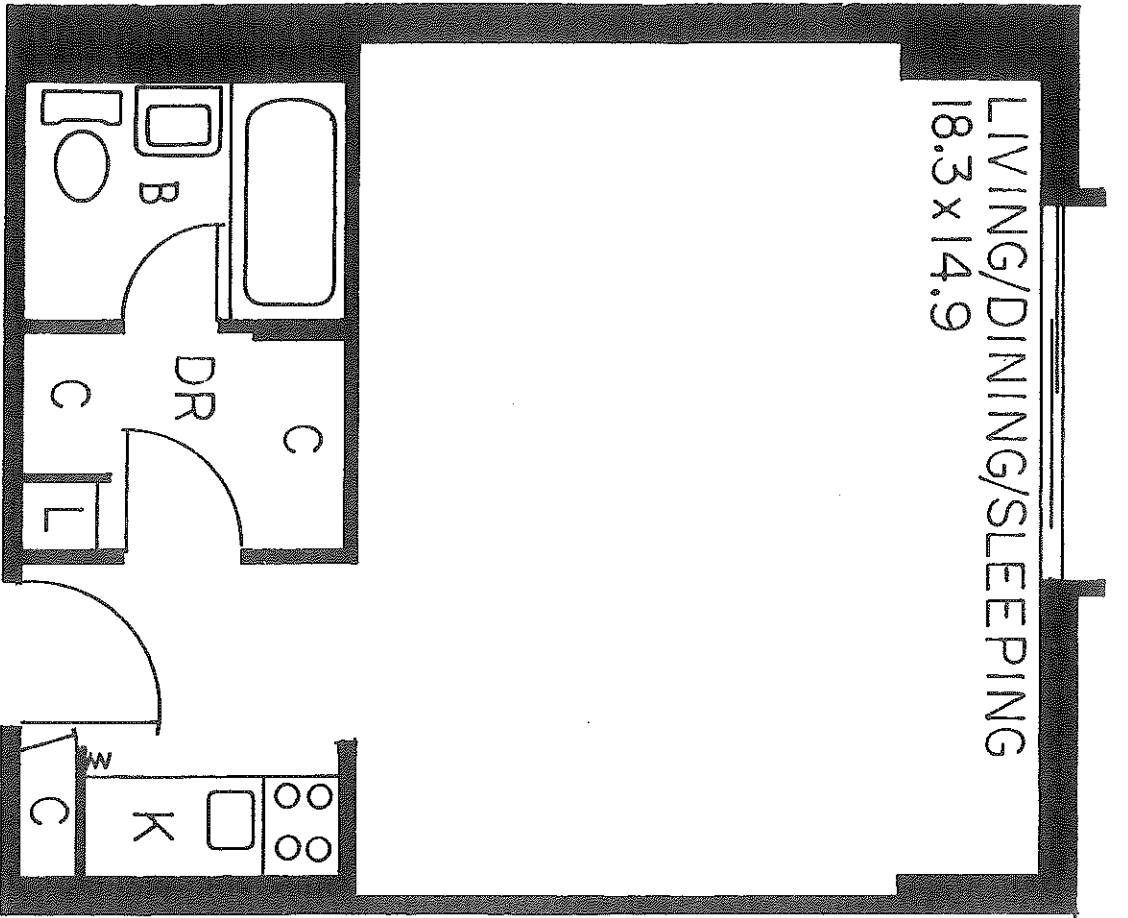

LIVING/DINING/SLEEPING
18.3 x 14.9

STUDIO

Tiers 11-N, 13-N, and Apts. 127-N, 129-N

all room sizes approximate

Charlottesville
House
of Foggy Bottom